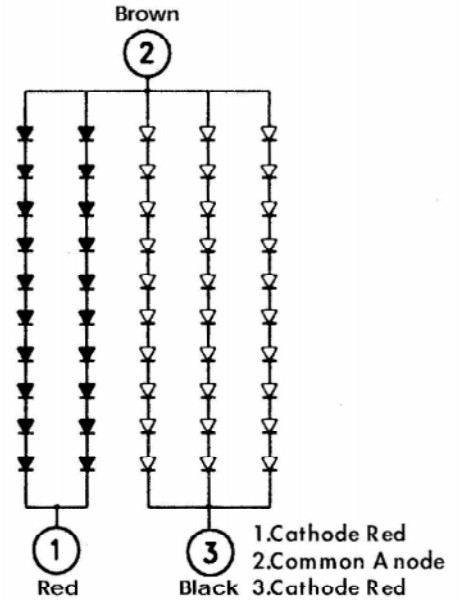

CLUSTER TYPE LED LAMP

Part No. 08LCR525079

FORWARD VOLTAGE:	TYP:	18VDC
	MAX:	24VDC
FORWARD CURRENT		40mA
INTENSITY (10mA)	MIN	3000 mcd
	MAX	5000 mcd
VIEWING ANGLE		40