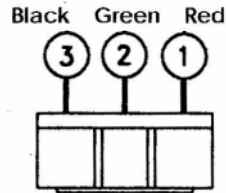

CLUSTER TYPE LED LAMP

Part No. 08LCR525079

FORWARD VOLTAGE:	TYP:	18VDC
	MAX:	24VDC
FORWARD CURRENT		40mA
INTENSITY (10mA)	MIN	3000 mcd
	MAX	5000 mcd
VIEWING ANGLE		40