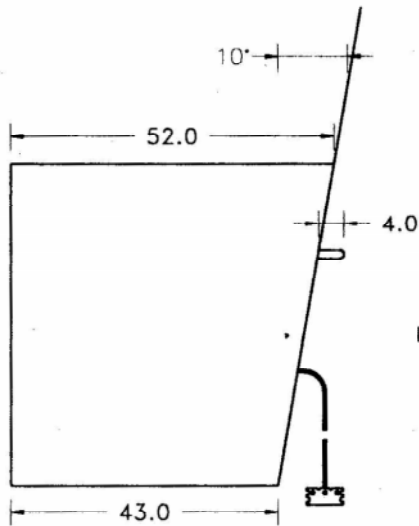

CLUSTER TYPE LED LAMP

Part No. 08LCR525079

FORWARD VOLTAGE:	TYP:	18VDC
	MAX:	24VDC
FORWARD CURRENT		40mA
INTENSITY (10mA)	MIN	3000 mcd
	MAX	5000 mcd
VIEWING ANGLE		40